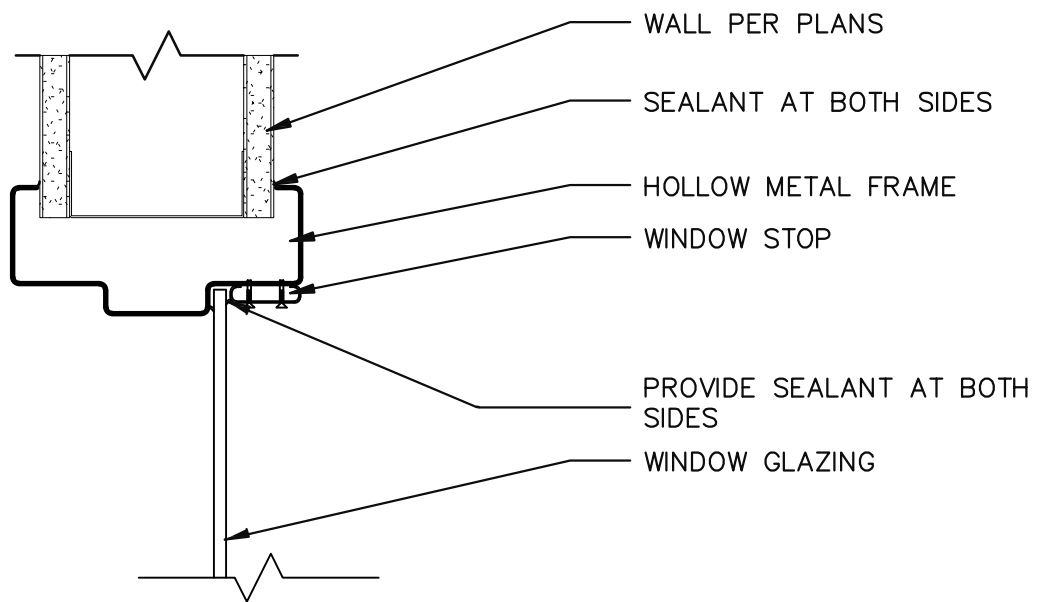

REFER TO H. M. FRAME PROFILES  
FOR MORE INFORMATION

HOLLOW METAL WINDOW HEADER

REV. NO. 001

REV. DATE : 01-22-2021

DRAWN BY : NBS

DWG. NO.

AD-12

SCALE : 3' = 1'-0"